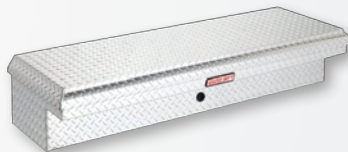

# LOW-PROFILE SIDE BOXES

**PROFESSIONAL LOOK.  
MASSIVE STORAGE.  
MAXIMUM VISIBILITY.**

**NEW ALUMINUM LOW-PROFILE SIDE BOXES FROM WEATHER GUARD® SECURE YOUR TOOLS WITHOUT COMPROMISING YOUR VIEW.**

WEATHER GUARD low-profile side boxes sit low and wide to hold loads of equipment without obstructing your rear view. And more importantly, they give your truck the professional look of WEATHER GUARD premium storage solutions.

### Driver Side – Standard

**Clear: 178-0-01**

**Black: 178-5-01**

Measurements:

11¾" H x 19¼" W x 59¼" L

Profile Height: 4¾"

Ship Wt. 46 Lbs.

Cubic Feet 4.2