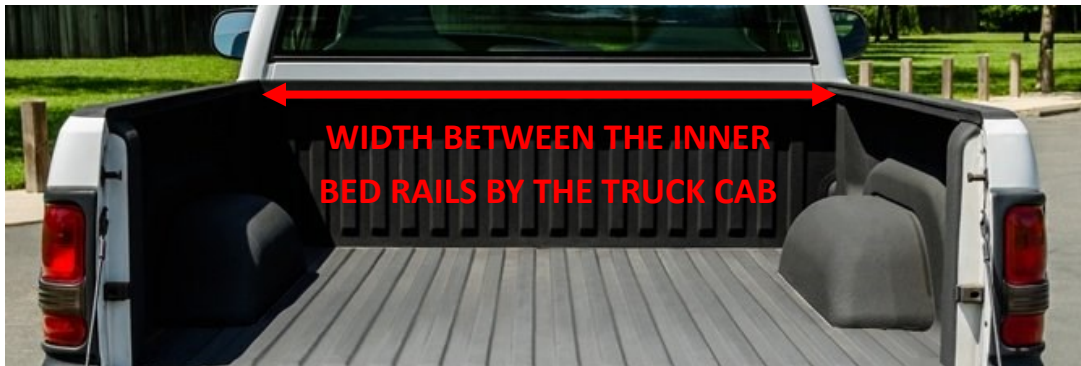

Product Update Bulletin

Bulletin 21-0002

Effective Date: January 2021

PRODUCT: Weather Guard Cab Protector Mounting Feet Update

We have made some dimensional updates to the cab protector mounting feet. Instead of the feet being chosen based on vehicle i.e. 1925-5-01 works on a Ford Super Duty, the updated mounting feet will fit in a truck bed based on the inner truck bed width between the rails. Please see the graphic below as to where the truck bed inner width will need to be measured for fitment. Even though the updated feet are based on inner bed width, a fitment chart has been created to show which 2018-2020 truck models fit with which mounting feet, but we still recommend measuring due to some overlapping with potential fitment.

In the table below, you will find the comparable replacement model to its discontinued model. The table below also shows what the fitment width will be for the new models. Please note, all cab protector feet listed below have been updated to a -02 suffix. With this change, there will be a UPC update. On the following page, you will find a table with the new model number, description, and UPC.