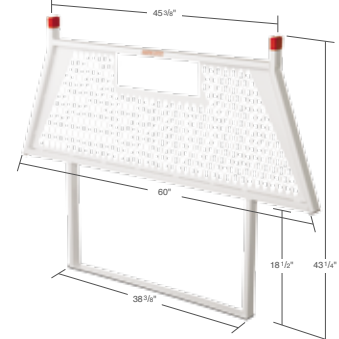

1909-X-01 Cab Screen

FOR COMPACT PICKUPS

1909-3-01 (white)
1909-5-01 (black)

Punched steel screen cab protector (requires purchase of installation kit)

Fits 2015 and newer Chevrolet Colorado/GMC Canyon and 2016 and newer Nissan Frontier

Ship Weight: 36 Lbs.

1910-X-01 Cab Screen

FOR COMPACT PICKUPS

1910-3-01 (white)
1910-5-01 (black)

Steel Screen cab protector mounts to the bed of a compact pickup. Installation hardware provided.

Fits older compact pickups. See fit guide below.

Ship Weight: 42 Lbs.

1927-X-01 Installation Kit

FOR 2015 AND NEWER CHEVROLET COLORADO/GMC CANYON

1927-3-01 (white)
1927-5-01 (black)

Mounting feet work with 1909 cab protector

Ship Weight: 14 Lbs.

1929-X-01 Installation Kit

FOR 2016 AND NEWER NISSAN FRONTIER

1929-3-01 (white)
1929-5-01 (black)

Mounting feet fit with 1909 cab protector

Ship Weight: 12 Lbs.

FIT GUIDE	Chevy/GMC			Ford	Nissan		Toyota		Dodge
	S-10/Sonoma	Colorado/Canyon		Ranger	Frontier	Frontier	Tacoma	Tacoma	Dakota
Model Years	2004 & Earlier	2005-2012	2015 & Later	1983-2011	1998-2015	2016 & Later	1995-2004	2005 & Later	2011 & Earlier
Cab Screens - No Installation Kit Required									
1910-3-01	X	X		X	X		X		X
1910-5-01	X	X		X	X		X		X
Cab Screens - Installation Kit Required									
1909-3-01			X			X			
1909-5-01			X			X			
Installation Kits									
1927-3-01			X						
1927-5-01			X						
1929-3-01						X			
1929-5-01						X			