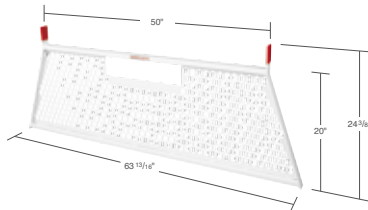

WEATHER GUARD®

Cab Protectors and Installation Kits for Compact Trucks

CAB PROTECTORS

1909 PROTECT-A-RAIL®

Features:

- Works with All WEATHER GUARD® Compact Saddle & Lo-Side Boxes
- Heavy-Duty Steel Construction
- Powder Coated with ARMOR-TUF® Brite White or Gloss Black
- Fits All Compact Vehicles (See fit guide below)

1909-X-01 Cab Screen

FOR COMPACT PICKUPS

1909-3-01 (white)
1909-5-01 (black)

Punched steel screen cab protector (requires purchase of installation kit)

Fits 2015 and newer Chevrolet Colorado/GMC Canyon and 2016 and newer Nissan Frontier

Ship Weight: 36 Lbs.

1910-X-01 Cab Screen

FOR COMPACT PICKUPS

1910-3-01 (white)
1910-5-01 (black)

Steel Screen cab protector mounts to the bed of a compact pickup. Installation hardware provided.

Fits older compact pickups. See fit guide below.