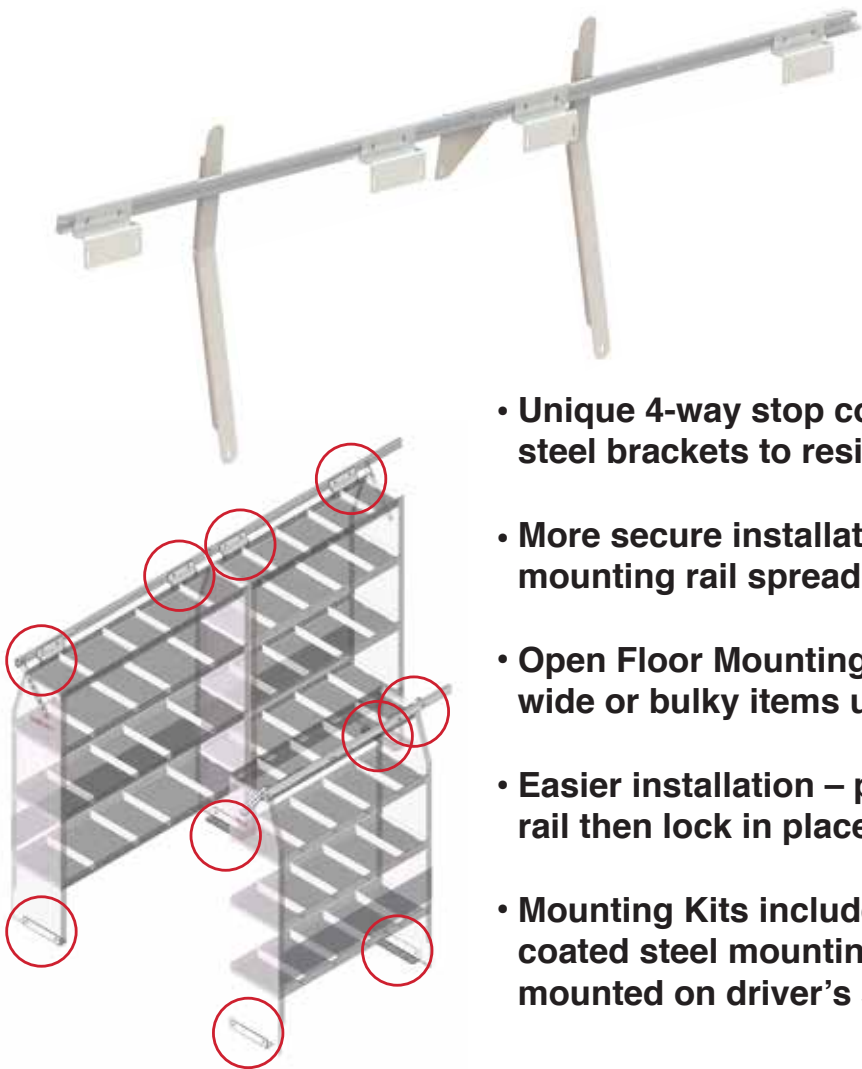

# VAN MOUNTING KITS

## Full-size Van Mounting Kits

- **Unique 4-way stop combines mounting straps with steel brackets to resist front to back and side to side forces**
- **More secure installation – extruded aluminum upper mounting rail spread shelf load across van wall**
- **Open Floor Mounting - no floor rail to interfere with storing wide or bulky items under the shelf**
- **Easier installation – position shelves anywhere along mounting rail then lock in place with patent pending twist plates**
- **Mounting Kits include extruded aluminum upper rails, powder coated steel mounting plates and hardware for two shelf units mounted on driver’s side and one shelf unit on passenger side**