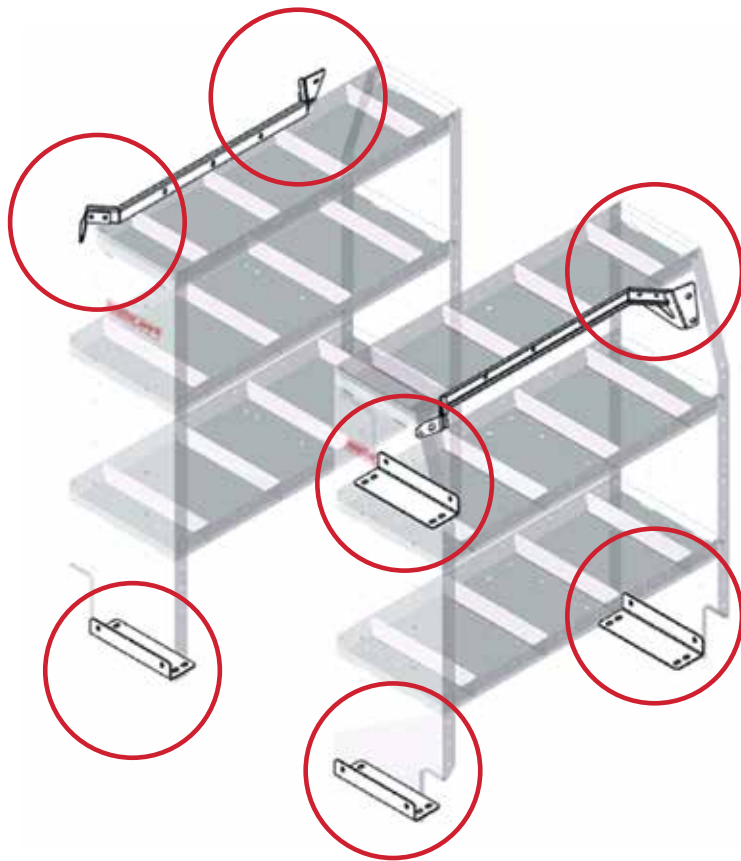

# VAN MOUNTING KITS

## Compact Van Mounting Kits

- **Faster installation with reduced risk of damage to vehicle during shelving installation**
- **Heavy gauge steel mounting plates distribute shelf load and provides secure mounting to van interior**
- **Mounts to reinforced weld nuts for seat belt and cargo tie downs or install blind fasteners in existing holes**
- **Driver's side and Passenger side Mounting Kits include mounting plates and hardware to install a 36" and a 28" wide shelf unit along the inside wall of the van**
- **Rear Mounting Kits include mounting plates and hardware to install two 36" wide shelf units over the wheel wells in the rear of the van**

### COMPACT VAN MOUNTING KITS

Model	Description	Vehicle
975106-3-01	Transit Connect LWB Driver's Side Mounting Kit*	2014-2018 Transit Connect 120" wheelbase
975107-3-01	Transit Connect LWB Passenger Side Mounting Kit*	2014-2018 Transit Connect 120" wheelbase
9751-3-01	Transit Connect Rear Mounting Kit	2014-2018 Transit Connect 120" wheelbase
975205-3-01	Promaster City Passenger Side Mounting Kit*	2015-2018 PROMASTER CITY
975206-3-01	Promaster City Driver's Side Mounting Kit*	2015-2018 PROMASTER CITY
9752-3-01	Promaster City Rear Mounting Kit	2015-2018 PROMASTER CITY
975403-3-01	NV200/ City Express Driver's Side Mounting Kit*	2014-2018 City Express/NV200
975404-3-01	NV200/ City Express Passenger Side Mounting Kit*	2014-2018 City Express/NV200
9754-3-01	NV200/ City Express Rear Mounting Kit	2014-2018 City Express/NV200