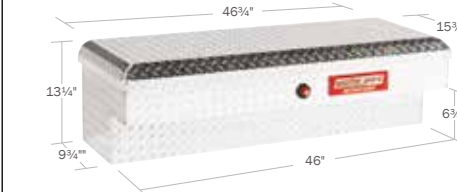

- 300207-9-01
- 300207-53-01

Approximate Ship Weight : 56 lbs

**Compact Truck Standard Saddle**  
9 CUBIC FEET

- 300104-9-01
- 300104-53-01

Approximate Ship Weight : 52 lbs

**Side Boxes**

**48\" Short Lo-Side**  
12.5 CUBIC FEET