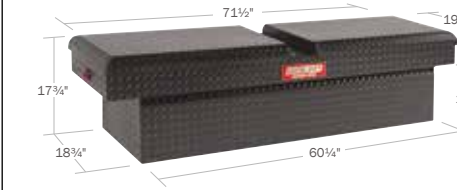

- 300105-9-01
- 300105-53-01

Approximate Ship Weight : 56 lbs

**Full Size Truck Low Profile Saddle**  
9.5 CUBIC FEET

- 300106-9-01
- 300106-53-01

Approximate Ship Weight : 56 lbs

**Full Size Truck Standard Cross**  
10.2 CUBIC FEET