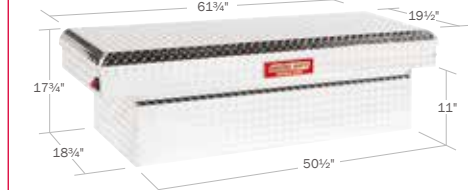

Compact Truck Standard Saddle
9 CUBIC FEET

- 300104-9-01
- 300104-53-01

Approximate Ship Weight : 52 lbs