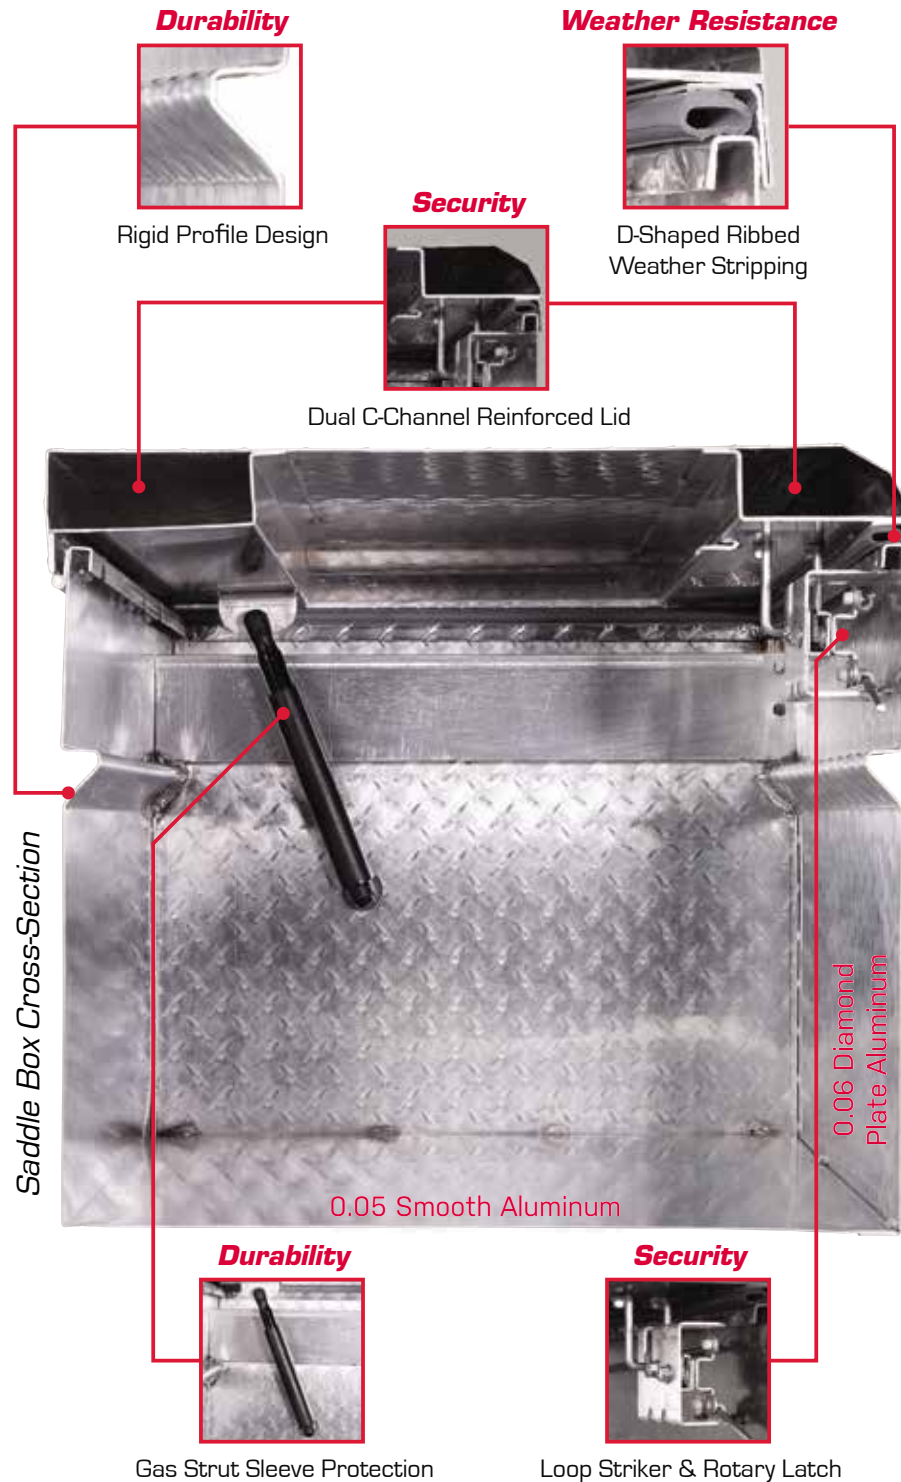

Professional Grade Protection

7 YEAR WARRANTY

PROFESSIONAL DURABILITY

4 Piece Welded Construction

- Puts more strength where it is needed most

Gas Strut Plastic Sleeves

- Prevents basic damage from sliding materials in the box

Powder Coat Protection

- Available in Black

HEAVY DUTY SECURITY

Tamper Resistant Push Button Locks

- Drill resistant through key hole

Two Dual Stage Rotary Latches with Heavy-Duty Looped Strikers

- Secures lid closed and resists pry-in
- Looped striker with steel reinforcement is bolted to heavy-duty C-Channel

C-Channel Reinforced Lid Construction

- Heavy-Duty aluminum welded into lid resists pry-ins

Reinforced Front Panel

- Rigid front panel resists pry-in

CLASSIC WEATHER RESISTANCE

D-Shaped Ribbed weather strip

Foam weather stripping along hinge completes 4 sided weather resistance

INTEGRATED FEATURES

Plastic Parts Sliding Tray

No-Crimp/No-Drill Mounting Hardware

Built-In Side Compartments

Product Offering

Saddle Boxes / Cross Boxes

Full Size Truck Standard Saddle
10.7 CUBIC FEET

- 300105-9-01
- 300105-53-01

Approximate Ship Weight : 56 lbs

Full Size Truck Low Profile Saddle
9.5 CUBIC FEET

- 300106-9-01
- 300106-53-01

Approximate Ship Weight : 56 lbs

Full Size Truck Standard Cross
10.2 CUBIC FEET

- 300207-9-01
- 300207-53-01

Approximate Ship Weight : 56 lbs

Compact Truck Standard Saddle
9 CUBIC FEET

- 300104-9-01
- 300104-53-01

Approximate Ship Weight : 52 lbs

Side Boxes

48\" Short Lo-Side
12.5 CUBIC FEET

- 300304-9-01
- 300304-53-01

Approximate Ship Weight : 39 lbs

60\" Standard Lo-Side
9.3 CUBIC FEET

- 300300-9-01
- 300300-53-01

Approximate Ship Weight : 47 lbs

Universal Chest

50\" Universal Chest
18.8 CUBIC FEET

- 300401-9-01
- 300401-53-01

Approximate Ship Weight : 46 lbs

60\" Hi-Side Boxes
3.3 CUBIC FEET

- 300302-9-01
- 300302-53-01

Approximate Ship Weight : 45 lbs

90\" Hi-Side Boxes
4.4 CUBIC FEET

- 300303-9-01
- 300303-53-01

Approximate Ship Weight : 57 lbs

Also Available

72\" Long Lo-Side
5.3 CUBIC FEET

- 300301-9-01
- 300301-53-01

36\" Underbed
7.1 CUBIC FEET

- 300500-9-01
- 300500-53-01

48\" Underbed
9.5 CUBIC FEET

- 300501-9-01
- 300501-53-01