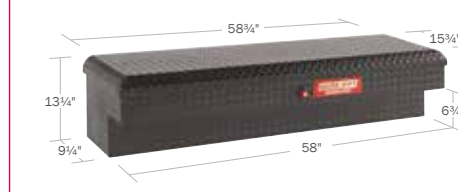

60\" Standard Lo-Side
9.3 CUBIC FEET

- 300300-9-01
- 300300-53-01

Approximate Ship Weight : 47 lbs