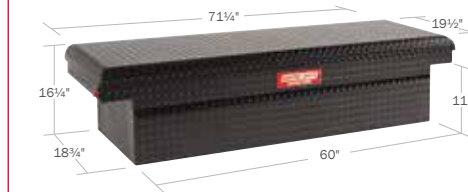

Full Size Truck Low Profile Saddle
9.5 CUBIC FEET

- 300106-9-01
- 300106-53-01

Approximate Ship Weight : 56 lbs