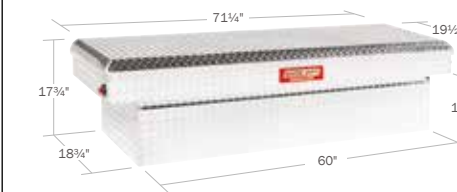

**Plastic Parts Sliding Tray**

**No-Crimp/No-Drill Mounting Hardware**

**Built-In Side Compartments**

**Product Offering**

**Saddle Boxes / Cross Boxes**

**Full Size Truck Standard Saddle**  
10.7 CUBIC FEET