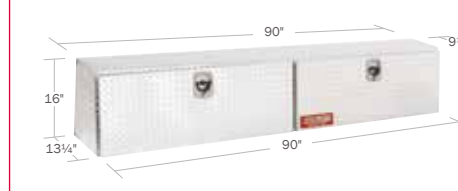

- 300401-9-01
- 300401-53-01

Approximate Ship Weight : 46 lbs

**60\" Hi-Side Boxes**  
3.3 CUBIC FEET

- 300302-9-01
- 300302-53-01

Approximate Ship Weight : 45 lbs

**90\" Hi-Side Boxes**  
4.4 CUBIC FEET

- 300303-9-01
- 300303-53-01