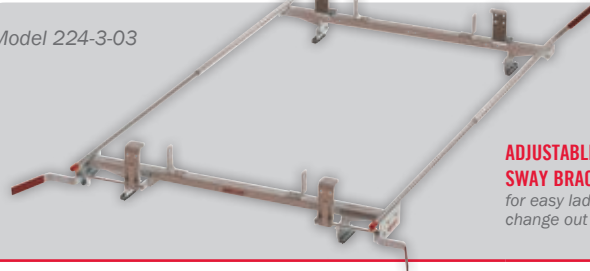

## Bulkhead for Mercedes Metris Van

Window bulkheads offer unobstructed visibility of the cargo area, side door, and rear door. Maximizes comfort in the passenger area. Light-weight mesh bulkheads deliver full driver and cargo protection.

## Mercedes Metris No-Drill Shelving Mounting Kit

Faster, easier, more secure installation. No-drill shelving mounting kit to install two 42" wide shelf units and one 36" wide shelf unit in a Metris.

MODEL	NO. OF BRACKETS	WEIGHT
9753-3-01	9	12 lbs.

### Aluminum All-Purpose Racks for Mercedes Metris Vans

MODEL	DETAILS	WEIGHT
218-3-03	60" All-Purpose Rack	31 lbs.
222-3-03	60" All-Purpose Accessory Cross Member	17 lbs.

Model 224-3-03

**ADJUSTABLE SWAY BRACES**  
for easy ladder change out

### Quick Clamp Racks for Mercedes Metris Vans

MODEL	DETAILS	WEIGHT
223-3-03	60" Single Quick Clamp Rack - Curb Side Only	44 lbs.
224-3-03	60" Dual Quick Clamp Rack	54 lbs.
225-3-03	60" Quick Clamp Accessory Cross Member	16 lbs.