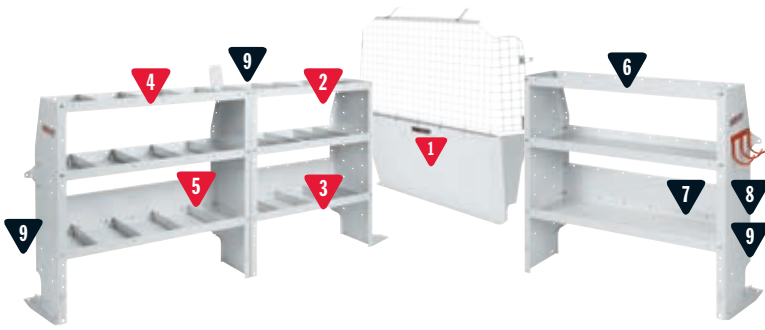

Convenient Pro Packages Designed for the Mercedes Metris

Commercial Shelving Package, Metris 600-8350

MODEL	DESCRIPTION	QUANTITY
1	96113-3-01 Bulkhead, Mercedes Metris, Mesh	1
2	9353-3-03 Adjustable 3 Shelf Unit, 36" x 44" x 13½"	1
3	9603-3-02 Accessory Back Panel, 36" x 7¾"	1
4	9354-3-03 Adjustable 3 Shelf Unit, 42" x 44" x 13½"	1
5	9604-3-02 Accessory Back Panel, 42" x 7¾"	1
6	9354-3-03 Adjustable 3 Shelf Unit, 42" x 44" x 13½"	1
7	9604-3-02 Accessory Back Panel, 42" x 7¾"	1
8	9893-7-01 REDZONE 3 hook cord or tool holder	1
9	9753-3--1 Mercedes Metris Shelf Mounting Kit	1