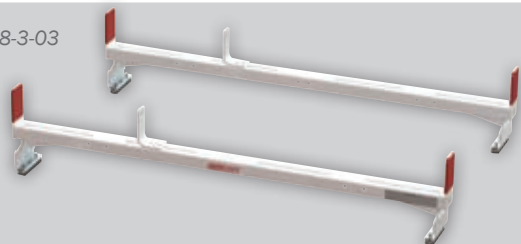

CHOOSE YOUR METRIS VAN RACK AND ACCESSORY CROSS MEMBERS

Model 218-3-03