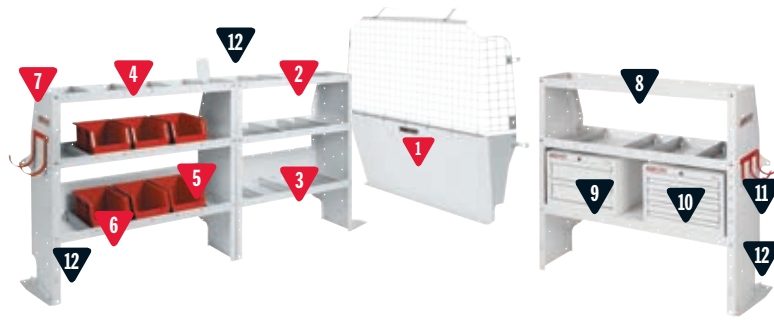

General Service/Contractor Package, Metris 600-8351

MODEL	DESCRIPTION	QUANTITY
1	96113-3-01 Bulkhead, Mercedes Metris, Mesh	1
2	9353-3-03 Adjustable 3 Shelf Unit, 36" x 44" x 13½"	1
3	9603-3-02 Accessory Back Panel, 36" x 7¾"	1
4	9354-3-03 Adjustable 3 Shelf Unit, 42" x 44" x 13½"	1
5	9604-3-02 Accessory Back Panel, 42" x 7¾"	1
6	9859-7-01 REDZONE Medium 6 Bin Set 13"	1
7	9892-7-01 REDZONE 2 hook holder (5" diameter)	1
8	9354-3-03 Adjustable 3 Shelf Unit, 42" x 44" x 13½"	1
9	9912-3-02 2 Drawer Cabinet 16" x 14" x 12"	1
10	9914-3-02 4 Drawer Cabinet 16" x 14" x 12"	1
11	9893-7-01 REDZONE 3 hook cord or tool holder	1
12	9753-3-01 Mercedes Metris Shelf Mounting Kit	1